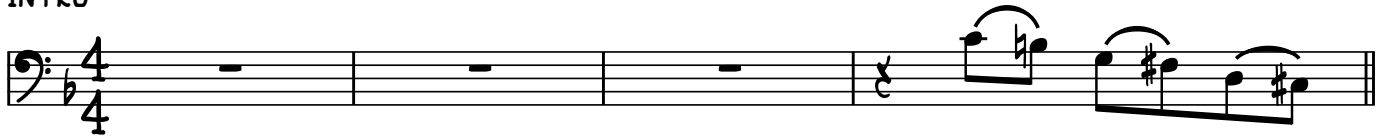

♩ = 119

SMOOTH OPERATOR

SADE - 'DIAMOND LIFE' (1984)

BASS: PAUL DENMAN

INTRO