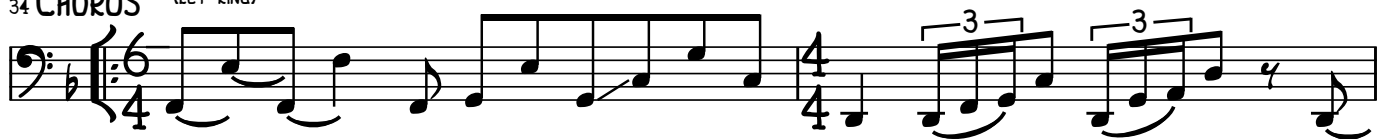

34 CHORUS (LET RING)