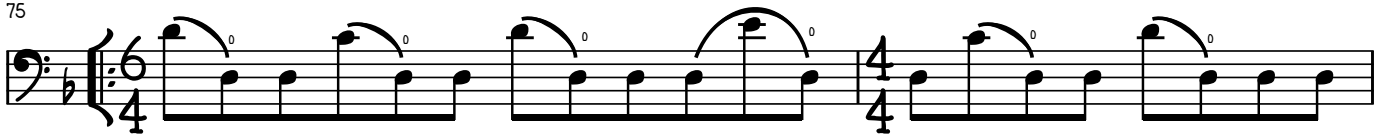

RE-INTRO ω /WHAMMY PEDAL 8VA HARMONY