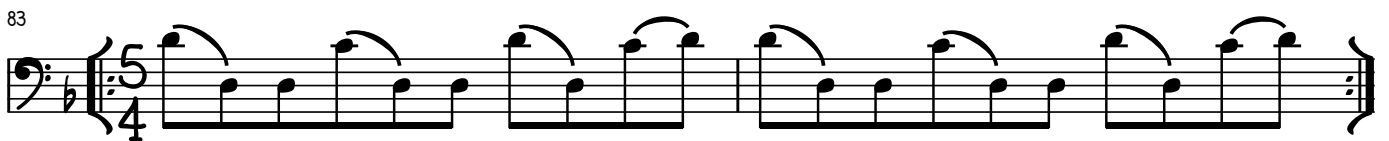

RE-INTRO ω /WHAMMY PEDAL 8VA HARMONY