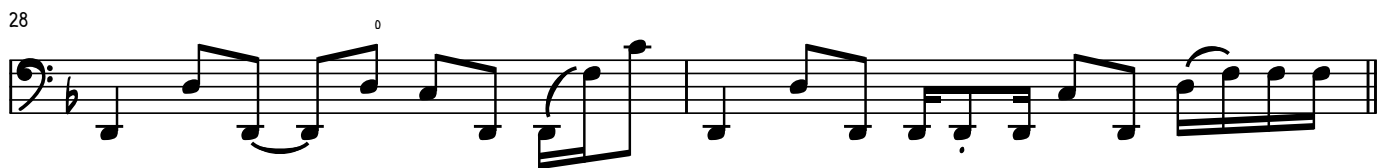

20 LINK

24 VERSE

30 PRECHORUS

34 CHORUS (LET RING)