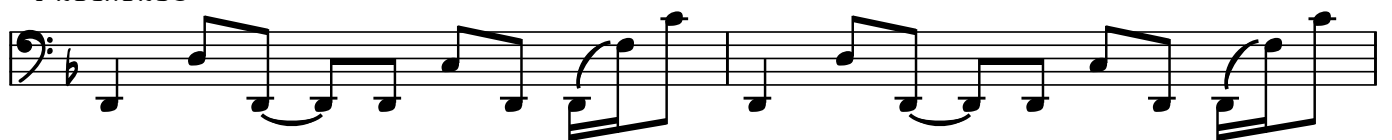

30 PRECHORUS