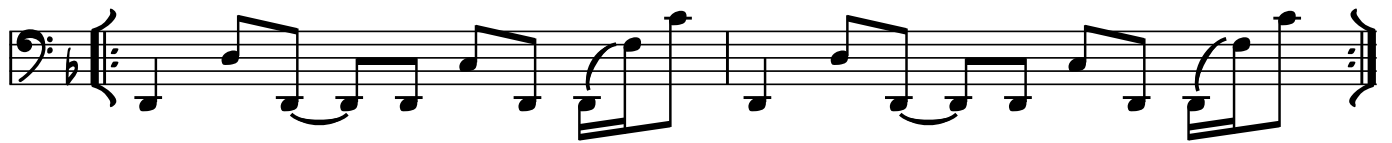

20 LINK

24 VERSE

30 PRECHORUS

34 CHORUS (LET RING)