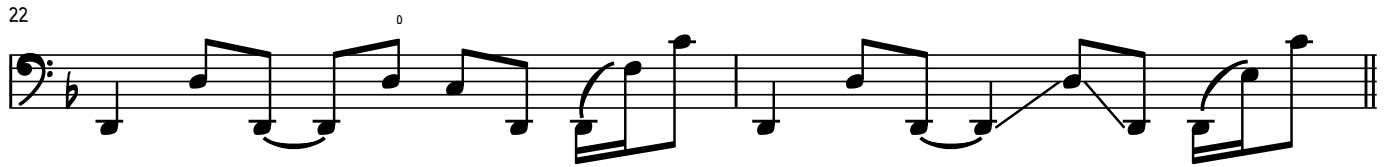

DROP D TUNING

w/PICK

♩ = 114

VICARIOUS

TOOL - '10,000 DAYS'

BASS: JUSTIN CHANCELLOR

INTRO w/WHAMMY PEDAL 8VA HARMONY

20 LINK