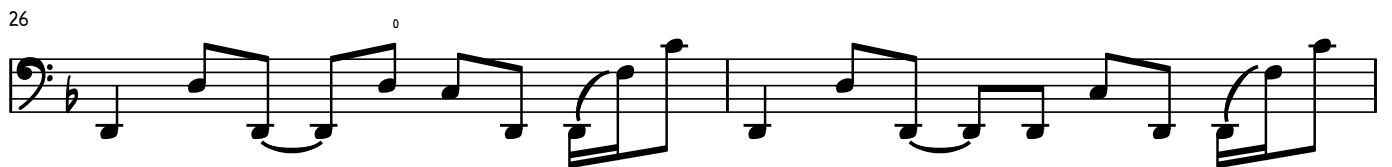

20 LINK

24 VERSE

30 PRECHORUS

34 CHORUS (LET RING)