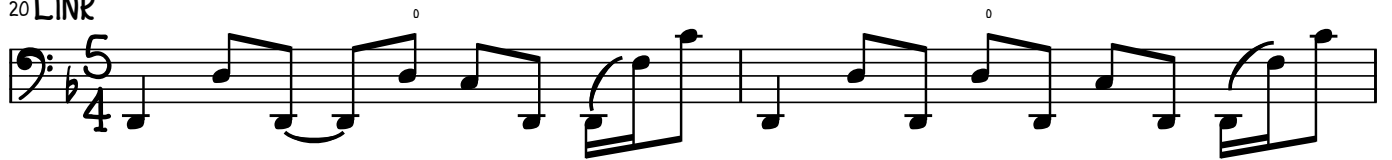

DROP D TUNING

w/PICK

♩ = 114

VICARIOUS

TOOL - '10,000 DAYS'

BASS: JUSTIN CHANCELLOR

INTRO w/WHAMMY PEDAL 8VA HARMONY

20 LINK