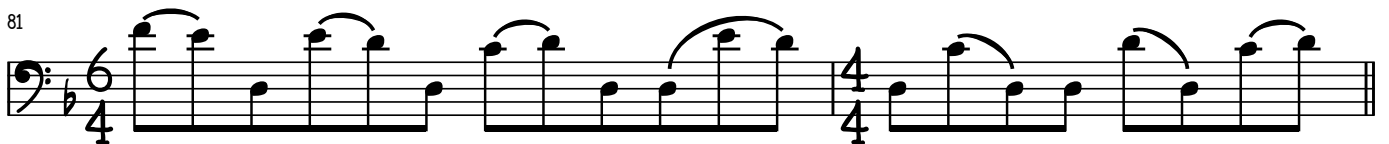

RE-INTRO ω /WHAMMY PEDAL 8VA HARMONY