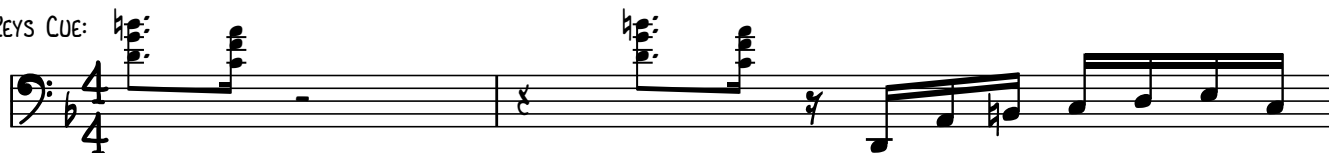

NEO-SOUL ♩ = 70

SWING 16THS

RIMSHOT (INTRO)

ERYKAH BADU - 'Live' (1997)

BASS: HUBERT EAVES IV

INTRO ('SO WHAT')

KEYS CUE:

Dm7